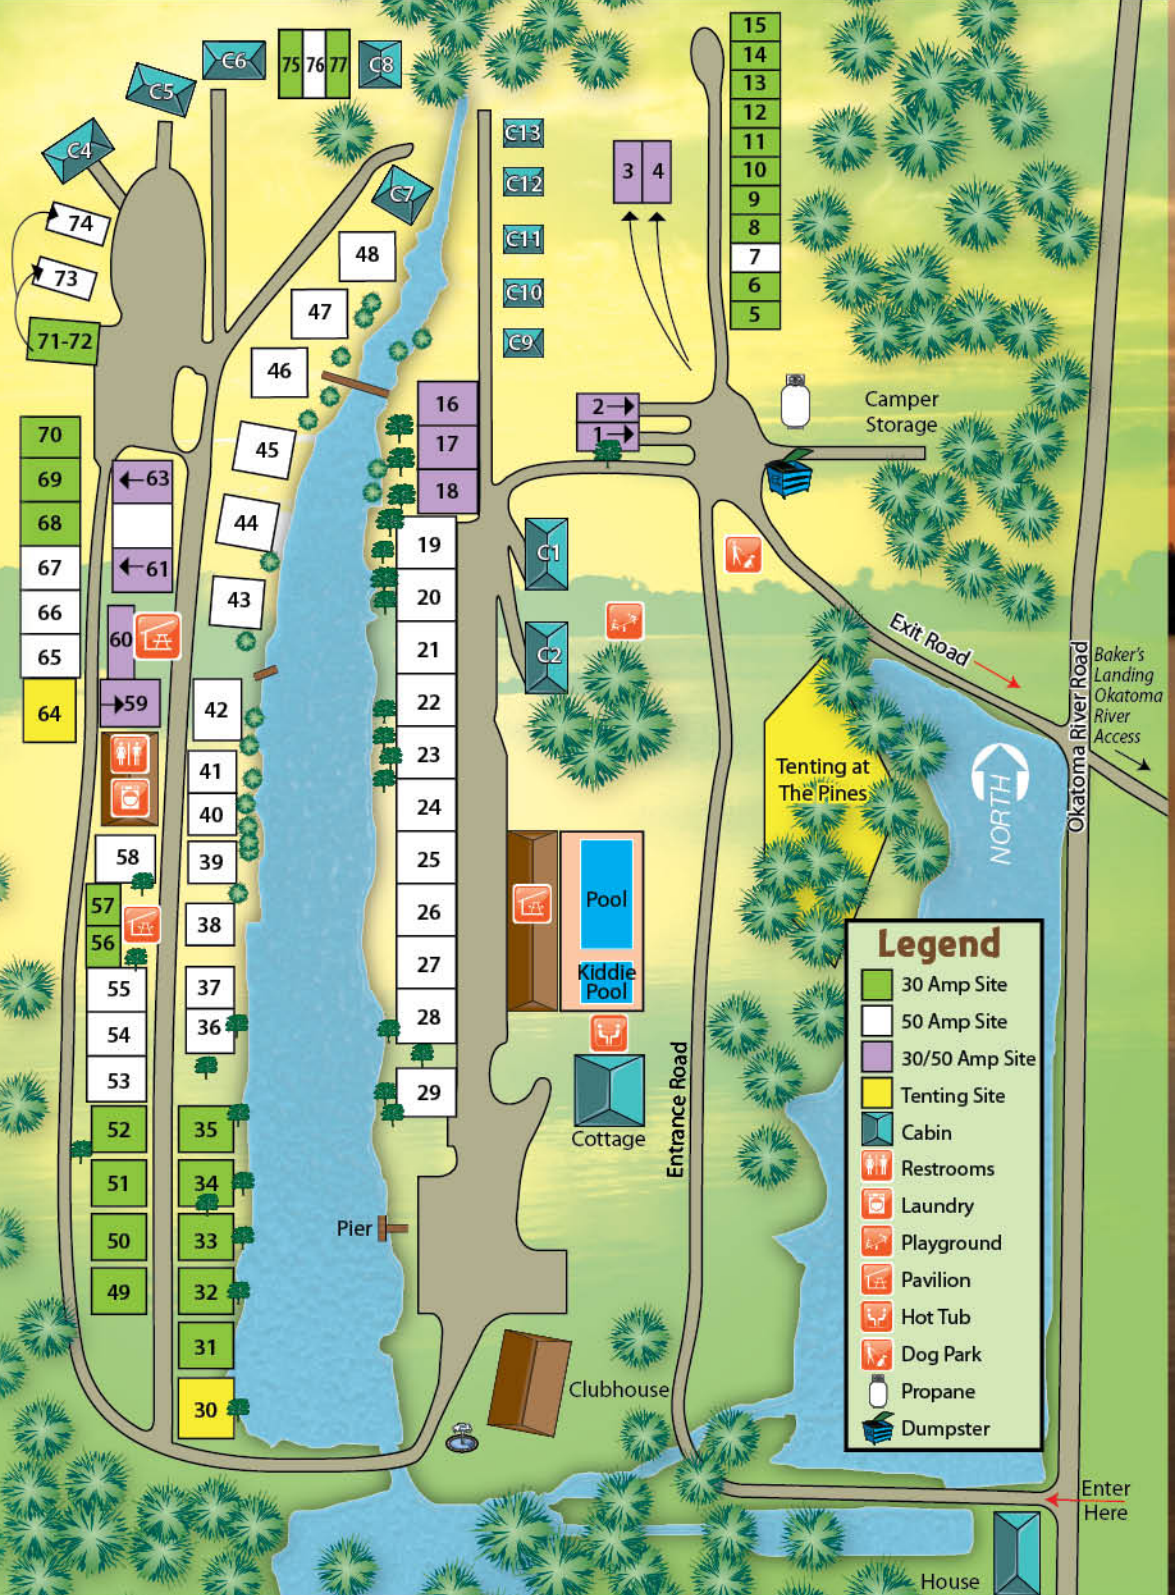

OKATOMA RESORT & RV PARK

Come Camp With Us!

221 Okatoma River Rd. Hattiesburg, MS 39401
601-520-6631

www.okatomaresort.com • fabaker2001@okatomaresort.com
GPS: 31.45683 / 89.42044

Find us on **Facebook**
Okatoma Resort and RV Park

Welcome to South Mississippi and Okatoma Resort & RV Park. Call for availability & reservations.

Your Site # is

OPEN YEAR ROUND
Check-In Time:
Cabins - 3:00 PM | RV's - 1:00 PM
Check-Out Time: 11:30 AM
Office Hours:
10:00 AM - 7:00 PM Mon-Sat.
11:00 AM - 6:00 PM Sun.

Covington County between Hattiesburg and Seminary

Amenities

- Convenience Store
- Laundry Facility
- Ice
- Frozen Pizzas
- Propane
- Fishing
- Family Games
- Okatoma Creek Access

Directions

From Hwy. 49, turn at the Lux sign (Lux Rd.).
Go 1 mile and turn left onto Okatoma River Rd.
Entrance is 1 mile on the left.

GPS

For GPS to locate us, it may require changing the city from Hattiesburg, MS 39401 to Seminary, MS 39479.